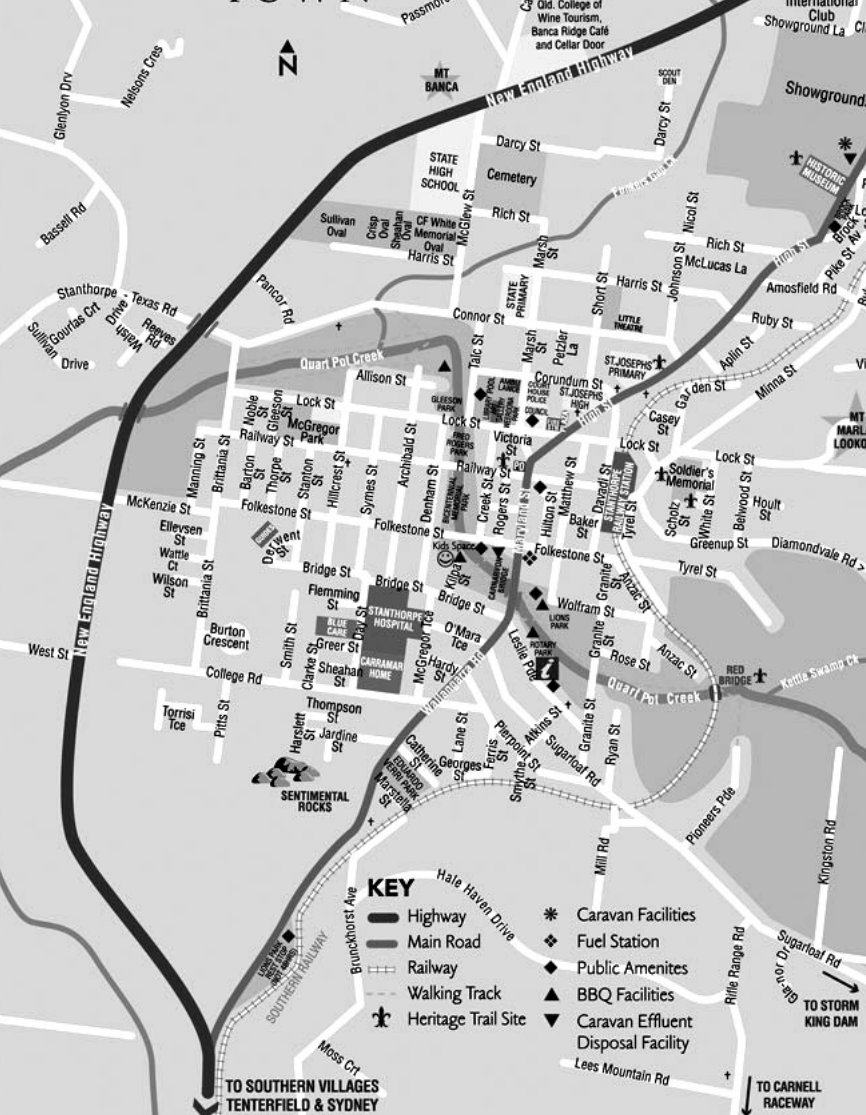

Stanthorpe TOWN

TO NORTHERN VILLAGES
BRISBANE &
THE GOLD COAST

- EMERGENCY:**
HOSPITAL - McGregor Tce L6
- AMBULANCE - 50 Marsh St 18
- FIRE STATION - 54 Lock St 19
- POLICE - 57 Marsh St 18
- CONVENIENCE:**
TAXI K8
- LAUNDROMAT - 16 Railway St J9
- PUBLIC TOILETS 17, 18, K7, K8 Q5, F13, J8, M9
- PUBLIC TELEPHONES 15, 18, J8, F12, K8 Maryland St, Marsh St, Showgrounds, Railway St
- PHARMACIES**
40 Maryland St J8
- 10 Maryland St J8
- Golf Course**
- TO LISTON, BALD ROCK & BOONOO BOONOO N.P.**
- ATMS:**
NAB - 25 Maryland St J8
- C'WEALTH - 27 Maryland St 18
- C'WEALTH - Stanthorpe Plaza 18
- ANZ - 7 Maryland St J8
- STH EAST COM. CRDT SCTY 3 Maryland St 18
- HERITAGE BUILDING SCTY 191 High St 18
- MULTICARD:**
STANTHORPE RSL H8
- 46 Marsh St 18
- STANTHORPE RECREATION CLUB F14
- 50 Amosfield Rd 18

- KEY**
- Highway
 - Main Road
 - Railway
 - Walking Track
 - Heritage Trail Site
 - Caravan Facilities
 - Fuel Station
 - Public Amenities
 - BBQ Facilities
 - Caravan Effluent Disposal Facility