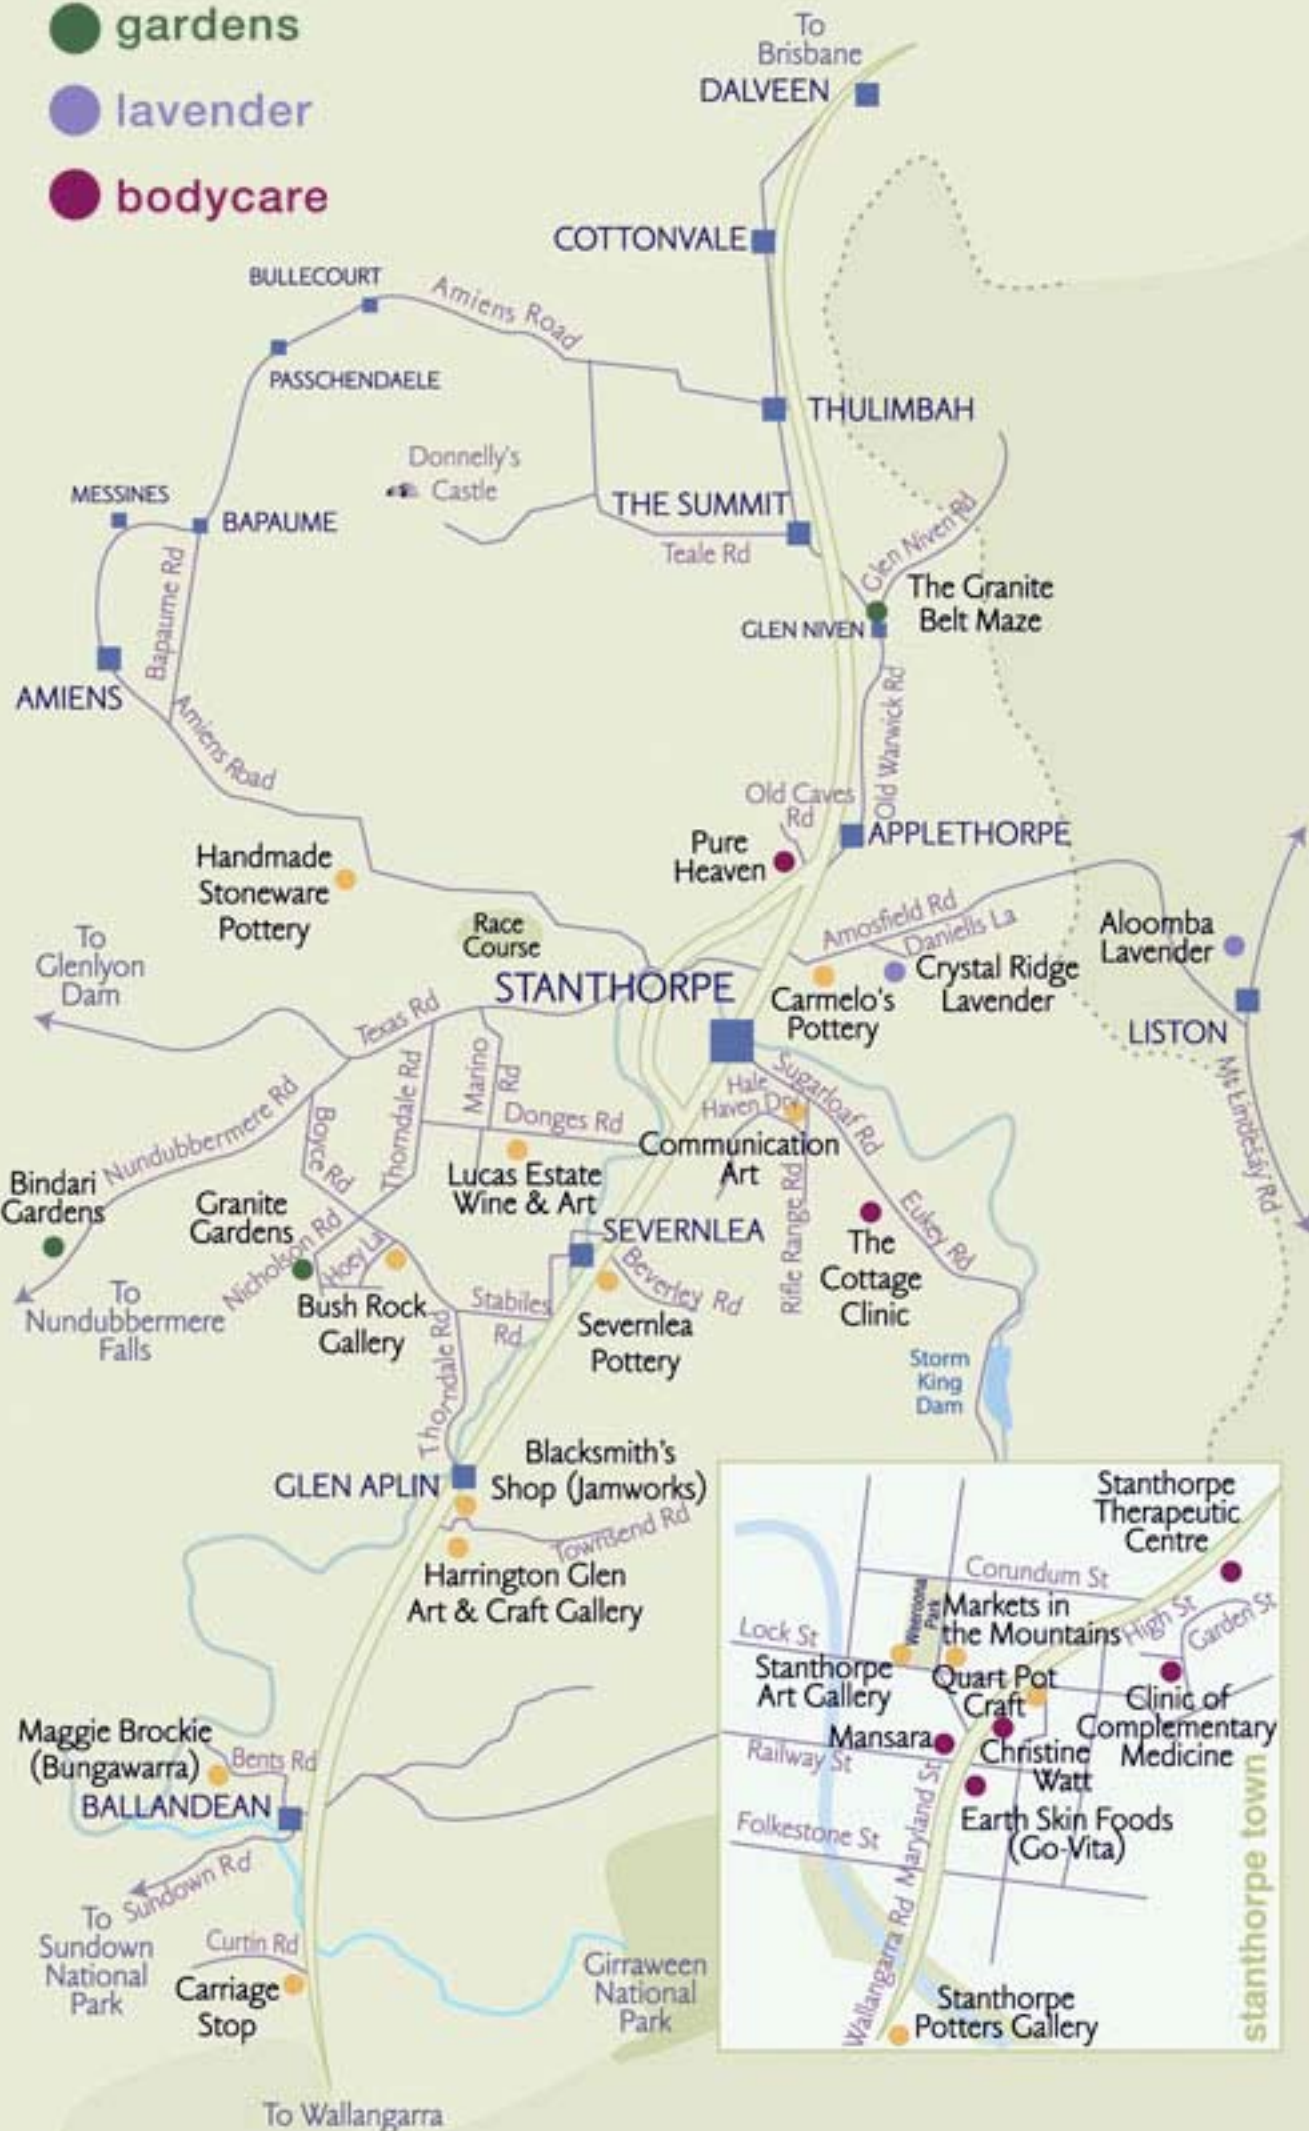

- artisans
- gardens
- lavender
- bodycare

Inset Map: Stanthorpe Town Center

- Stanthorpe Therapeutic Centre
- Markets in the Mountains
- Stanthorpe Art Gallery
- Quart Pot Craft
- Mansara
- Christine Watt
- Earth Skin Foods (Go-Vita)
- Stanthorpe Potters Gallery
- Clinic of Complementary Medicine

Streets shown: Lock St, Railway St, Folkestone St, Wallangarra Rd, Maryland St, Corundum St, High St, Garden St.

stanthorpe town