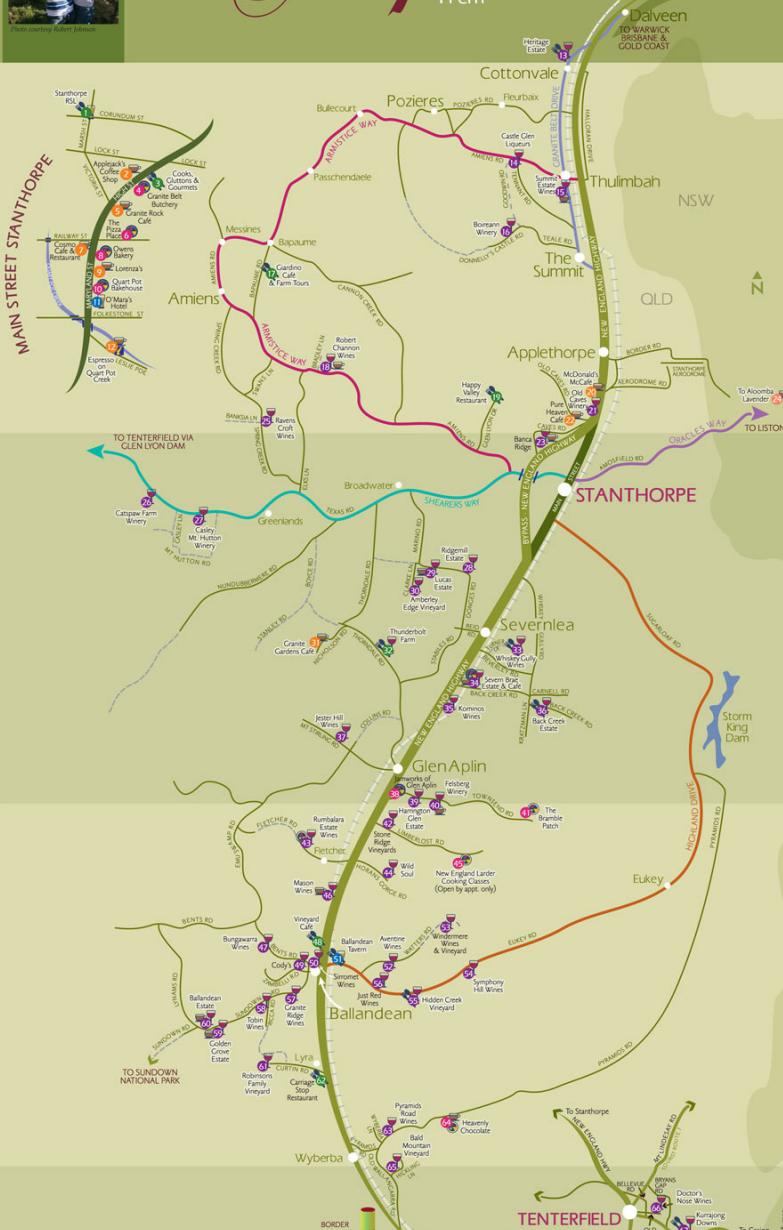

MAIN STREET STANTHORPE

- Café
- Gourmet Food
- Hotels
- Restaurants
- Wineries

Business Names highlighted are @BWTF Members
For more information on Granite Belt Wine & Tourism (CBWT) please refer to page 1!